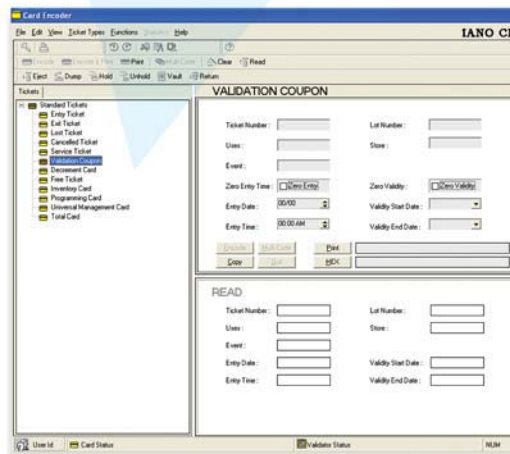

AMANO® PARKING SOLUTIONS

AGP-9700

Series

Card
Encoding
Software

- Standard Tickets
 - Entry Ticket
 - Exit Ticket
 - Lost Ticket
 - Cancelled Ticket
 - Service Ticket
 - Validation Coupon**
 - Decrement Card
 - Free Ticket
 - Inventory Card
 - Programming Card
 - Universal Management Card
 - Total Card

Designed to run on a Windows®—based PC connected to an Amano AGP-5600 mag-strip ticket reader/validator, this system allows the user to read and create tickets, validation coupons, and management and programming cards for use with the AGP series Fee Computer and AGP series Pay Station based parking systems.

AMANO®

FEATURES

Allows Creation of:

- ▶ **Entry Tickets**
- ▶ **Exit Tickets**
- ▶ **Validation Coupons**
- ▶ **Serve Tickets**
- ▶ **Pay Station Management Cards**

SPECIFICATIONS

*The AGP-9700
Card Encoding Software System
requires the following:*