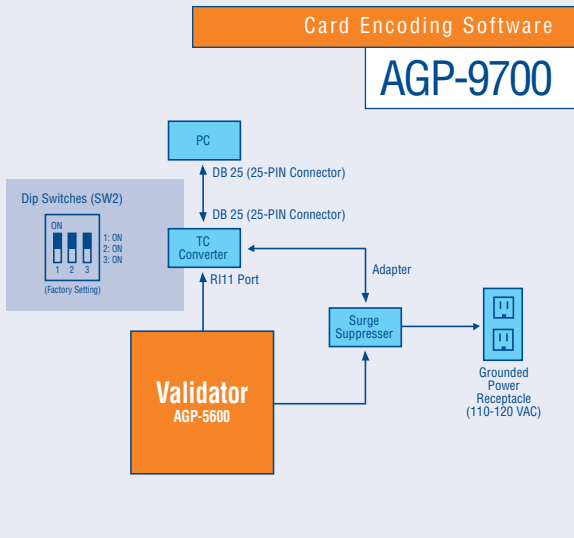

AMANO® PARKING SOLUTIONS

AGP-9700

Series

Card
Encoding
Software

- Standard Tickets
 - Entry Ticket
 - Exit Ticket
 - Lost Ticket
 - Cancelled Ticket
 - Service Ticket
 - Validation Coupon**
 - Decrement Card
 - Free Ticket
 - Inventory Card
 - Programming Card
 - Universal Management Card
 - Total Card

Designed to run on a Windows®—based PC connected to an Amano AGP-5600 mag-strip ticket reader/validator, this system allows the user to read and create tickets, validation coupons, and management and programming cards for use with the AGP series Fee Computer and AGP series Pay Station based parking systems.

AMANO®

FEATURES

Allows Creation of:

- ▶ **Entry Tickets**
- ▶ **Exit Tickets**
- ▶ **Validation Coupons**
- ▶ **Serve Tickets**
- ▶ **Pay Station Management Cards**

SPECIFICATIONS

*The AGP-9700
Card Encoding Software System
requires the following:*